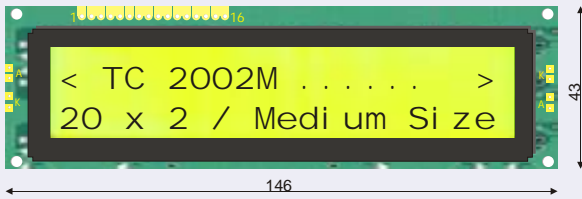

TC 2002D

TC 2002M